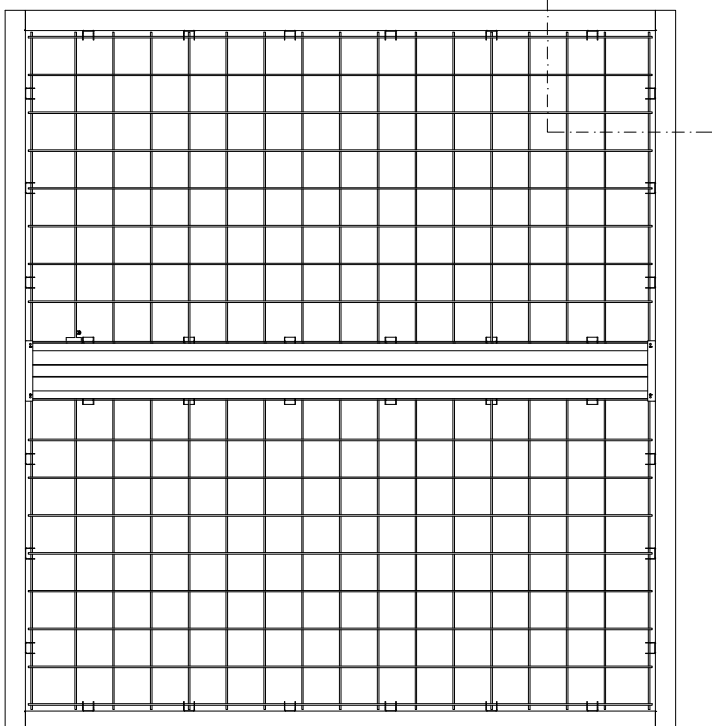

ANTI FALL GRID

**DELTA SHEV ANTI FALL GRID 100mm
PERSPECTIVE VIEW**

anti fall grid

**ANTI FALL GRID
100 mm**

**ANTI FALL GRID
150 mm**

**ANTI FALL GRID
150x500 mm**

DETAIL 01

TOP VIEW

DETAIL 01