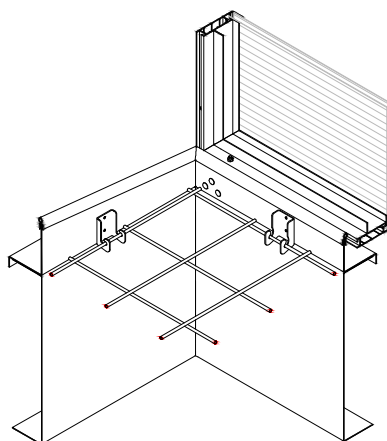

ANTI FALL GRID

**DELTA SHEV ANTI FALL GRID 100mm
PERSPECTIVE VIEW**

anti fall grid

**ANTI FALL GRID
100 mm**

**ANTI FALL GRID
150 mm**

**ANTI FALL GRID
150x500 mm**

DETAIL 01

TOP VIEW