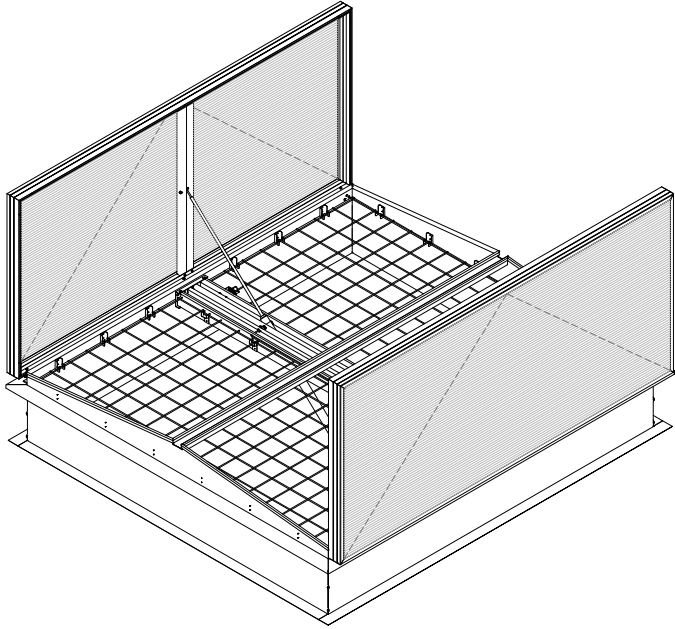

ANTI FALL GRID

**DELTA SHEV ANTI FALL GRID 100mm
PERSPECTIVE VIEW**

anti fall grid

**ANTI FALL GRID
100 mm**

**ANTI FALL GRID
150 mm**

**ANTI FALL GRID
150x500 mm**

DETAIL 01

TOP VIEW

DETAIL 01