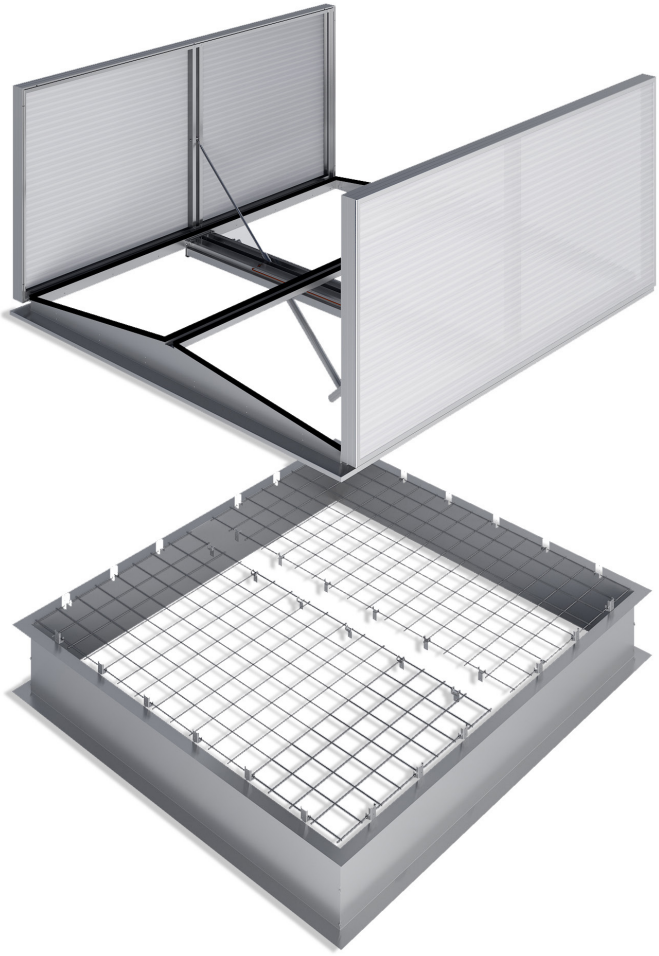

ANTI FALL GRID

**DELTA SHEV ANTI FALL GRID 100mm
PERSPECTIVE VIEW**

anti fall grid

**ANTI FALL GRID
100 mm**

**ANTI FALL GRID
150 mm**

**ANTI FALL GRID
150x500 mm**

DETAIL 01

TOP VIEW

DETAIL 01